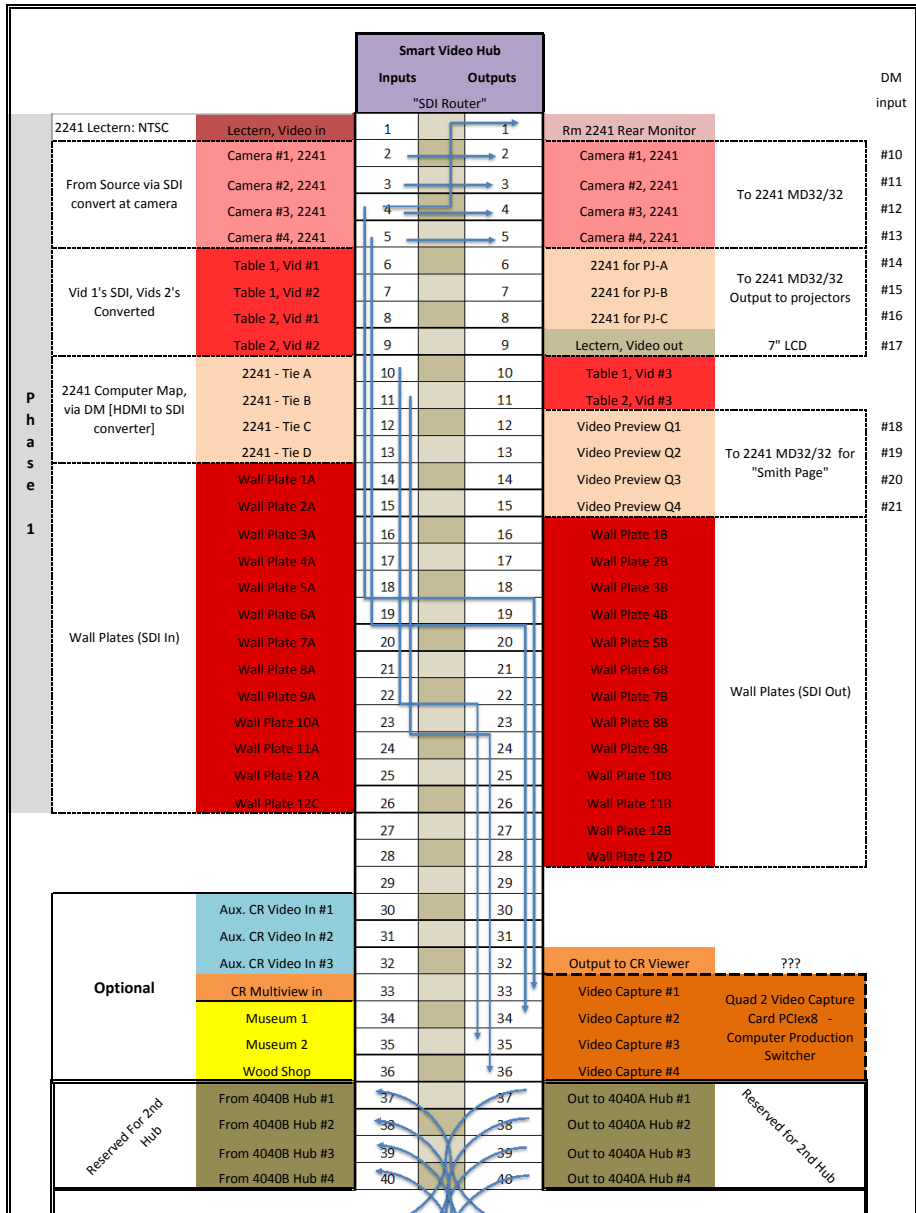

Rm 2241 DM-MD32x32		
Inputs		Outputs
Loop		
1		1
Loop		2
2		3
loop		4
3		5
loop		6
4		7
loop		8
5		9
loop		10
6		11
loop		12
7		13
loop		14
8		15
loop		16
9		17
loop		18
10		19
loop		20
11		21
loop		22
12		23
loop		24
13		25
loop		26
14		27
loop		28
15		29
loop		30
15		31
loop		32

Phase 1

DM input

SDI Input

Default Setting
SDI outpiuts

1
2
3
4
5
6
7
8
9
10
11
12
13
14
15
16
17
18
19
20
21
22
23
24
25
26
27
28
29
30
31
32
33
34
35
36
37
38
39
40

#10 to 2

#11 to 3

#12 to 1, 4, 33

#13 to 5, 34

#14 to 35

#15 to 36

#18 to 35

#19 to 36

#20 to 35

#21 to 36

to Fixed to Hub B 1 only

to Fixed to Hub B 2 only

to Fixed to Hub B 3 only

to Fixed to Hub B 3 only